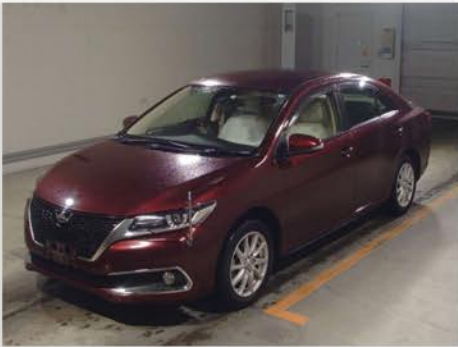

HONDA CR-V

\$24.995

HONDA ODYSSEY

ALL PRICE ARE DOOR TO DOOR

EMAIL: CHRIS@DPV-THAILAND.COM

**BIG ENOUGH TO KNOW
SMALL ENOUGH TO CARE**

DPV Co.LTD
55/10, THE MEADOWS, SOI MABTATO 1, BANGLAMUNG. CHONBURI-BANGKOK. THAILAND, 20150

WWW.DPV-THAILAND.COM

SPECIAL MONTHLY OFFERS

JANUARY

\$15.995

TOYOTA ALLION

\$25.995

TOYOTA ALPHARD

\$11.995